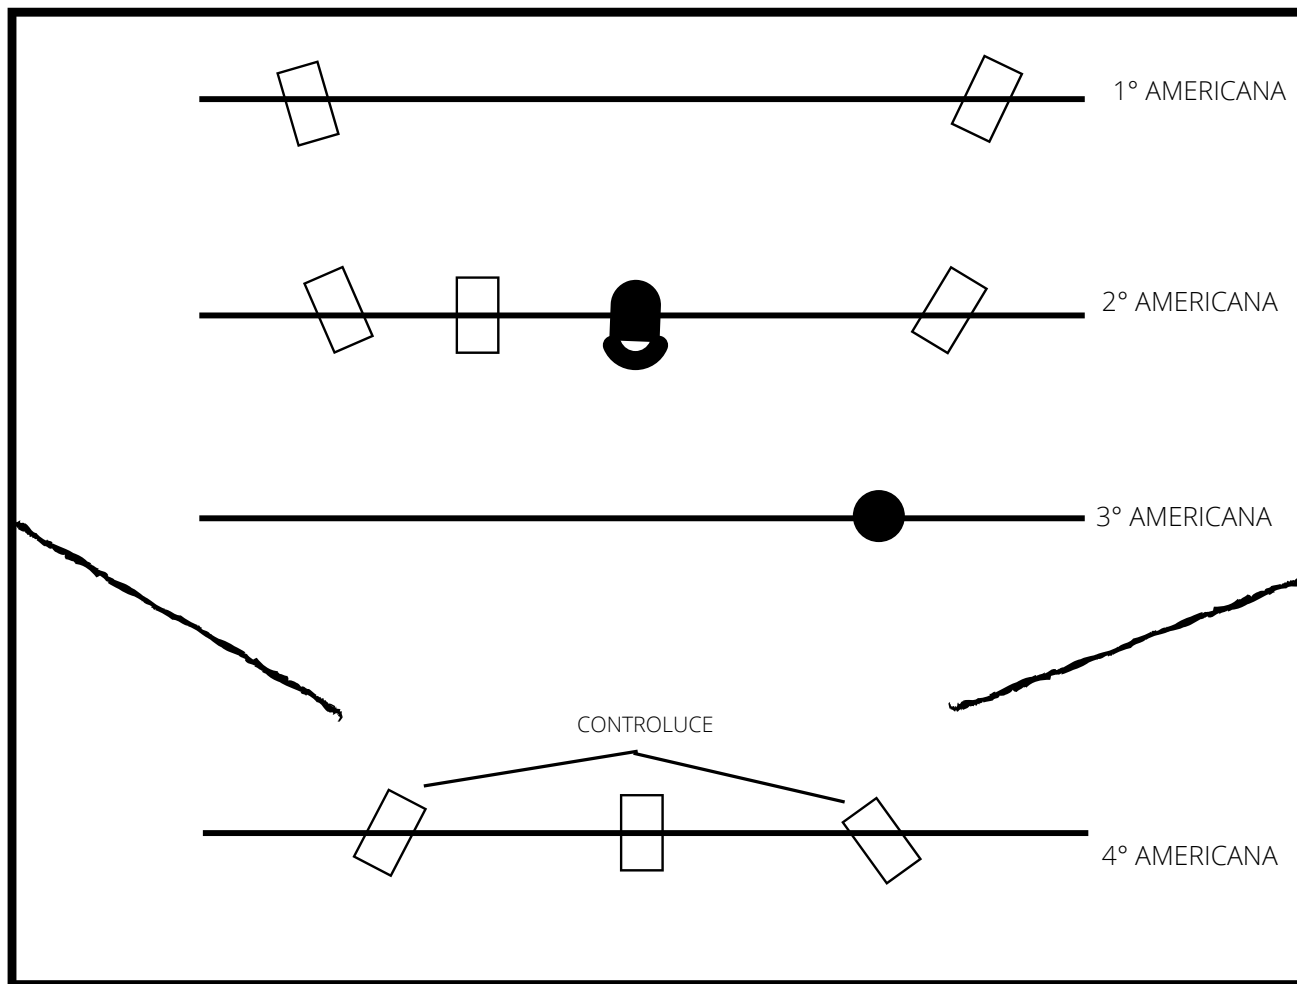

TECHNICAL RIDER ZONE FRANCA

duration of the show 50 minutes

STAGE

5x4 m (minimum) 7x6 (ideal)
height 5 m (minimum)
black backdrop
2 black wings (one for each side)

LIGHT

light load 14 kw
12 pcs 1000 w
1 par 1000w
1 SHAPE 1000W
12/24 channel lighting console

AUDIO

amplify 2 cases 300w each
two spies in the stage 300w each
6-channel audio mixer
1 pc connection cable

TECHNICAL STAFF

light fitting and aiming 1 30 "hours
tests with the technician 1 hour
artist proofs 1 hour
dismantling 1 hour

SHOW

1 audio / light technician as operator
during the replication

FITTING ROOMS

1 dressing room

LEGENDA

SAGOMATORE 1000W

PAR1000W