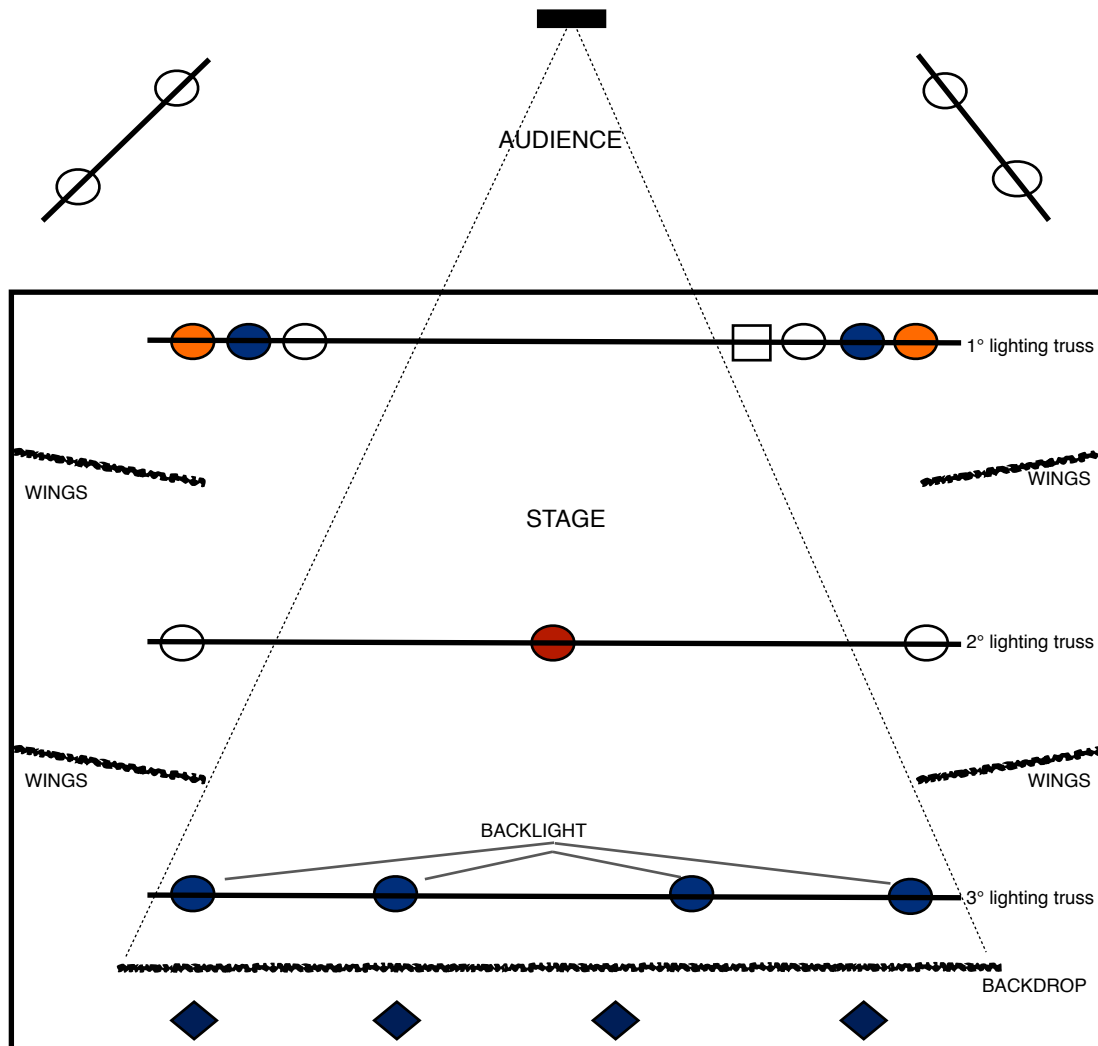

STAGE GUIDE "TRANQUILLI!!!"

SHOW'S DURATION 70 MIN.

STAGE

7 x 6 M (AT THE LEAST)
HEIGHT 4 M (AT THE LEAST)
WHITE BACKDROP
4 WINGS (2 EACH SIDE)

LIGHTS

17 PC FRESNEL SPOTLIGHTS 1000W
1 ELLIPSOIDAL REFLECTOR SPOTLIGHT 1000W
4 SETLIGHTS 1000W (on the floor or on the stage lighting truss behind the backdrop)
LIGHTNIN MIXER, 12/24 CHANNEL

SOUND

PA SYSTEM (AT LEAST 200W)
SOUND MIXER, 6 CHANNEL
1 CD PLAYER

VIDEO

1 VIDEO PROJECTOR POWERFUL ENOUGH TO COVER THE HOLE BACKDROP
1 DVD PLAYER

TECHNICAL STAFF

PREPARATION: 5 HOURS BEFORE THE SHOW, 3 H. AFTER THE SHOW
TECHNICAL STAFF TO ARRANGE LIGHTS AND SOUND MIXER, CD PLAYER, DVD PLAYER SHOULD BE NEAR ONE ANOTHER

CHANGING ROOM

1 CHANGING ROOM

ASSOCIAZIONE CULTURALE TEATRO
C'ART COMIC EDUCATION OILUS
Via Brodolini 9 - 50051 Castelfiorentino (FI)
Tel. 0577 911111 - Fax 0577 911111
50051 CASTELFIORENTINO (FI)
Cod. Fisc. e Part. IVA 03243070488

- ELLIPSOIDAL REFLECTOR 1000 W
- PC FRESNEL 1000W
- PC FRESNEL 1000W (104 ambra)
- PC FRESNEL 1000W (106 red)
- PC FRESNEL 1000W (119 blue)
- SETLIGHTS 1000W (119 blue)
- VIDEO PROJECTOR

Via Brodolini 9, 50051 Castelfiorentino (FI)
EMAIL: info@teatrocart.com TEL: +39(0)571629811